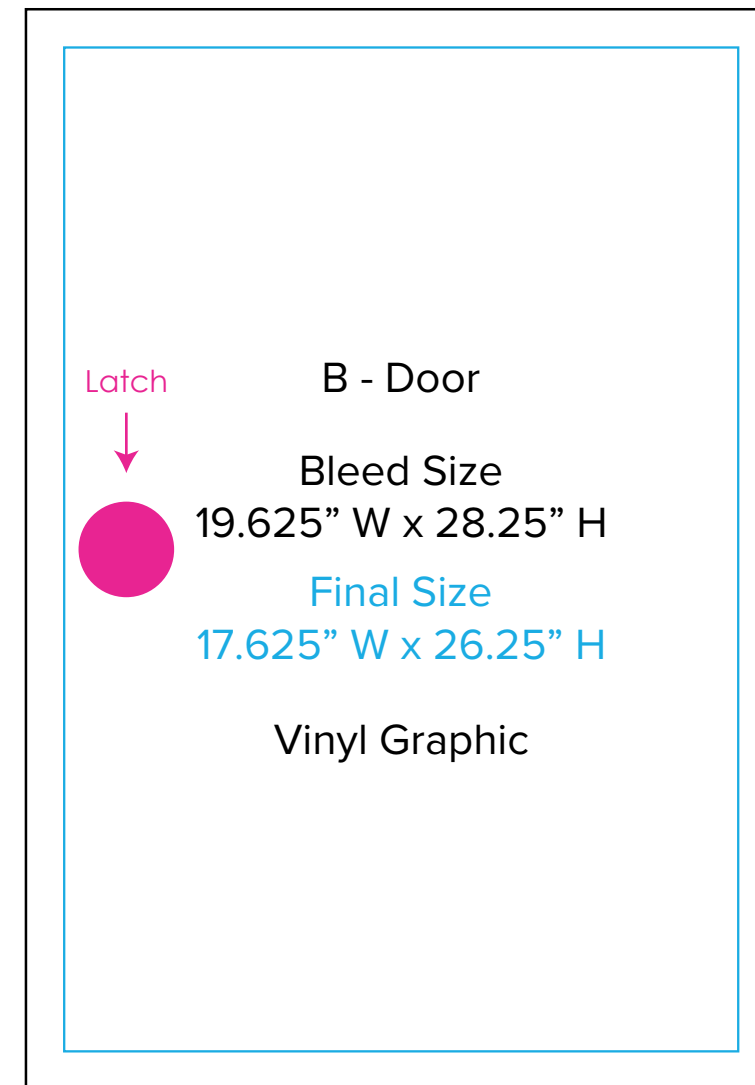

Graphic Template

Square Pedestal – Vinyl Graphic

Door graphic **NOT** included. Please request pricing.

NOTE: All Raster Art (jpg, tiff,psd, png, etc.) must be at least 100 dpi at print size.
Standard kits are often customized. Please check with Customer Service to ensure that this template matches your specific job.